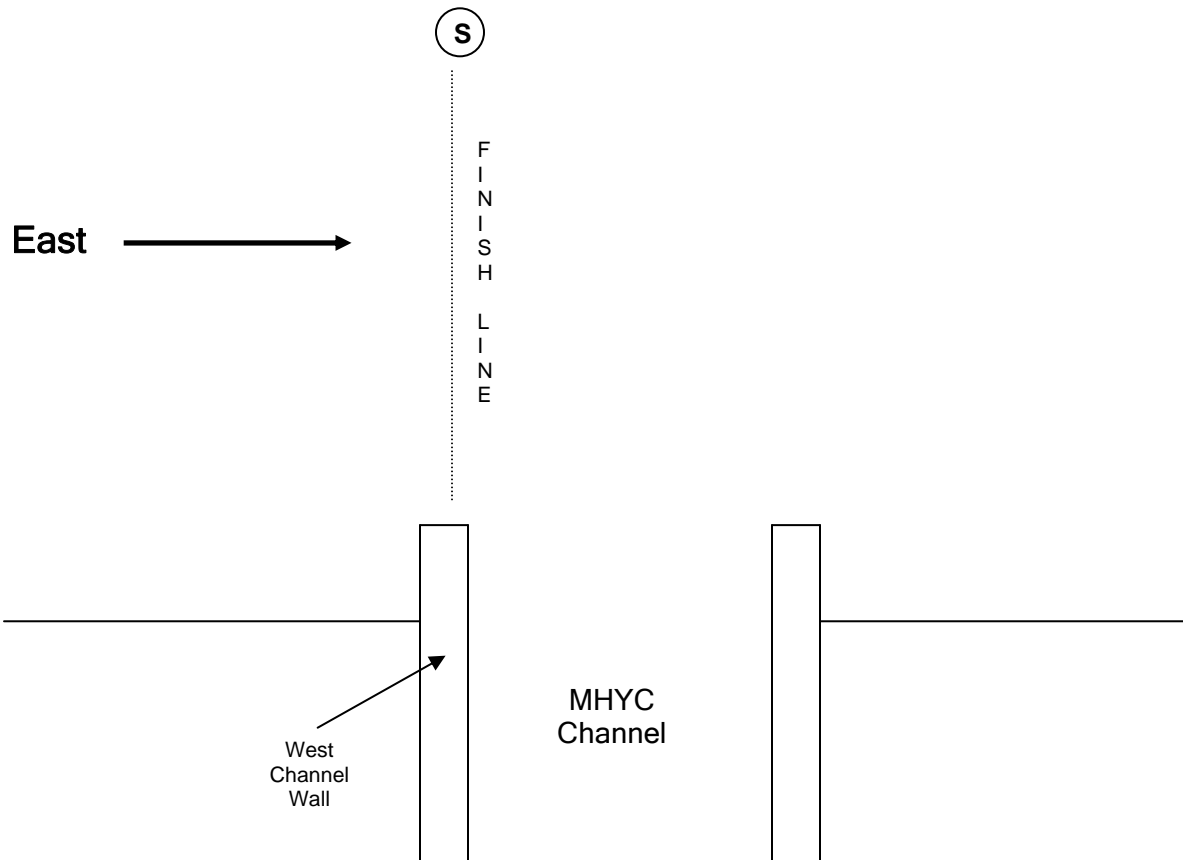

2015 Indigo Trophy Race Sailing Instructions

STARTING INSTRUCTIONS

- Change To Sailing Instructions, Item 11.3
- All Classes Start at 7:30 PM (Atomic Clock use is Recommended)
- The Starting Area is the end of the MHYC West Channel Wall and “S” Mark and Beyond (Boats May Start On Either Side of “S” Mark)

FINISHING INSTRUCTIONS

The Finish is between the end of the MHYC West Channel Wall and “S” Mark

MANDATORY FINISH TEXT

All Racers must Text their Finish Time to 440-840-3885 within 30 Minutes of their Finish