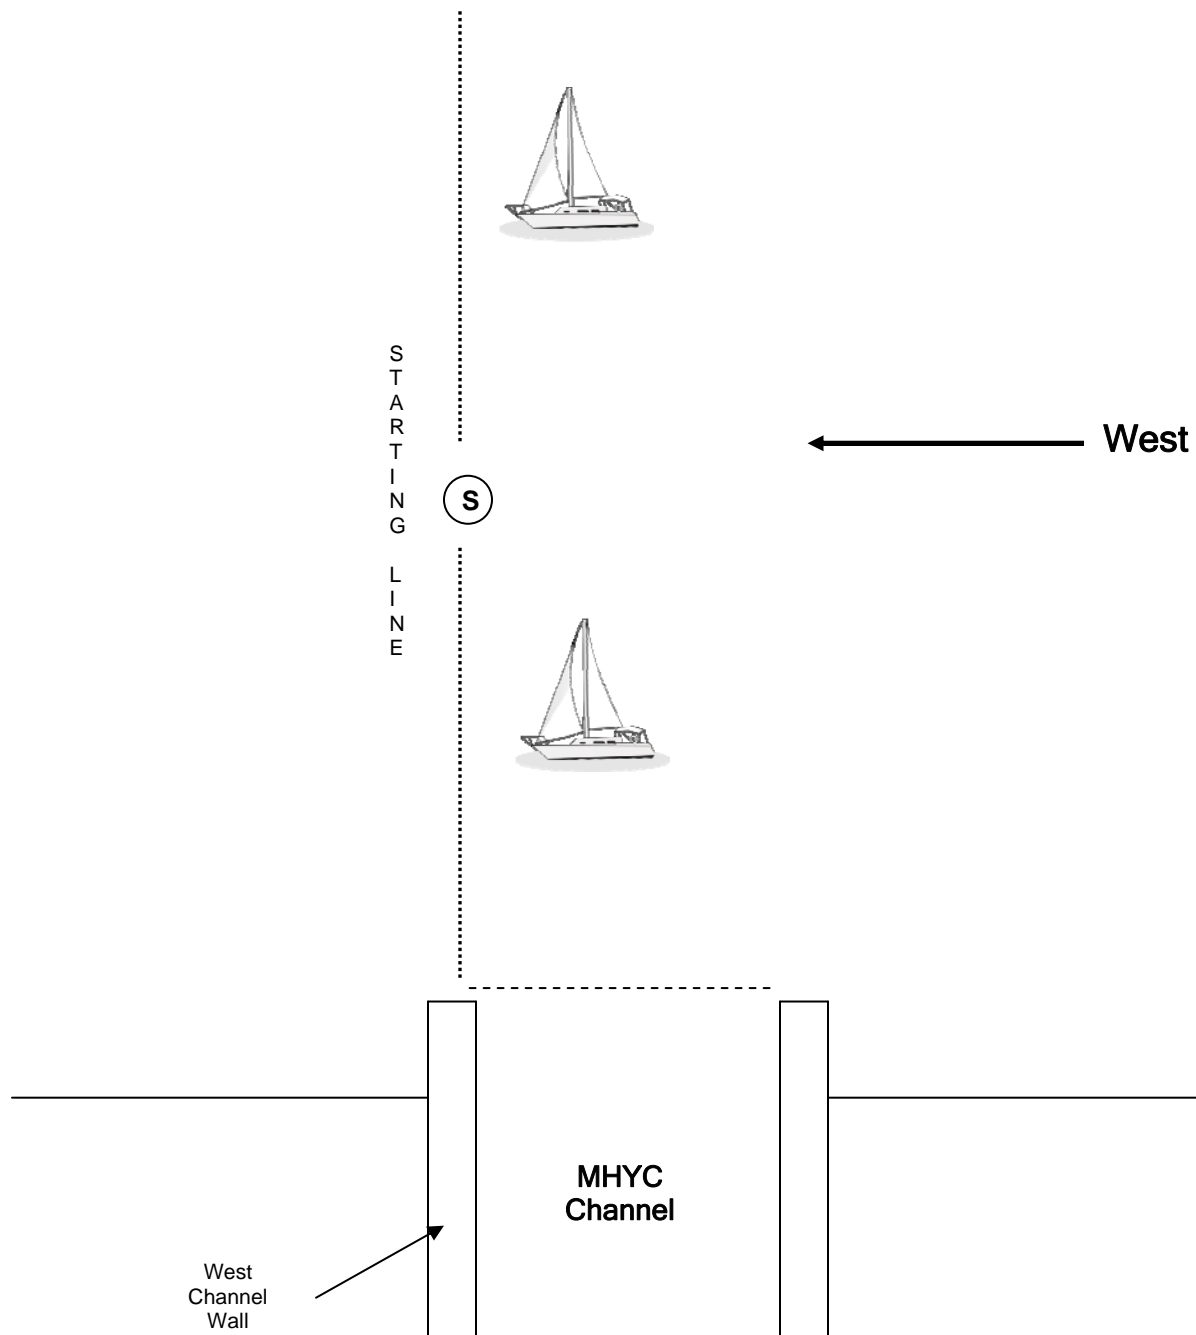

2015 Indigo Trophy Race Sailing Instructions

STARTING INSTRUCTIONS

- Change To Sailing Instructions, Item 11.3
- All Classes Start at 7:30 PM (Atomic Clock use is Recommended)
- The Starting Area is the end of the MHYC West Channel Wall and “S” Mark and Beyond (Boats May Start On Either Side of “S” Mark)

FINISHING INSTRUCTIONS

The Finish is between the end of the MHYC West Channel Wall and “S” Mark

MANDATORY FINISH TEXT

All Racers must Text their Finish Time to 440-840-3885 within 30 Minutes of their Finish