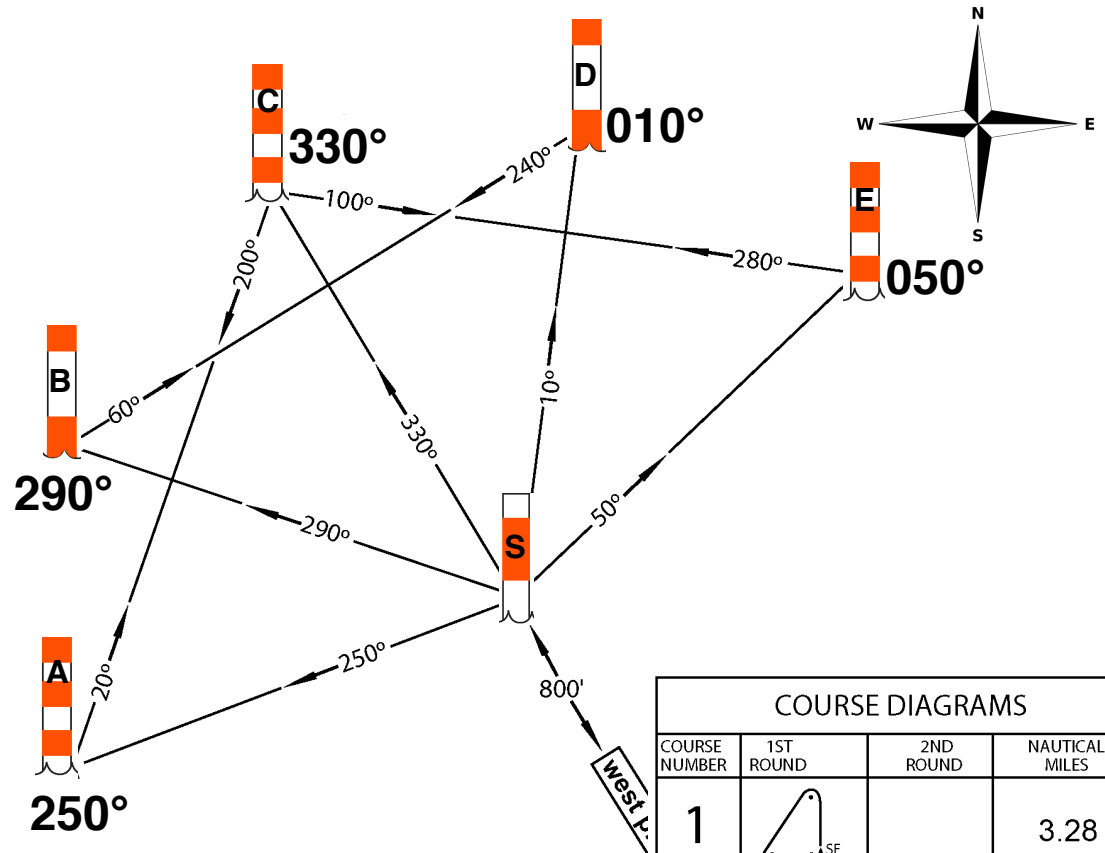

## 2011 MHYC Calendar of Races & Course Card

<b>MAY</b>	July 27 WBCR Series
May 29-30 Spring Club Regatta	July 31 Sunday Club Series
<b>JUNE</b>	<b>AUGUST</b>
June 3 <b>NEW! FBCR Series</b>	August 3 WBCR Series
June 5 Sunday Club Series	August 7 Sunday Club Series
June 8 WBCR Series	August 10 WBCR Series
June 10-12 MHYC Regatta	August 13-14 Falcon Cup
June 17 <b>FBCR Series</b>	August 19 <b>FBCR Series</b>
June 19 Sunday Club Series	August 21 Sunday Club Series
June 22 WBCR Series	August 24 WBCR Series
June 26 Sunday Club Series	August 28 Sunday Club Series
June 29 WBCR Series	August 31 WBCR Series
<b>JULY</b>	<b>SEPTEMBER</b>
July 2 Treuhaft Race	September 4-5 Fall Club Regatta
July 4 Fish and Iron Race	September 7 <b>No WBCR Race</b>
July 8 <b>FBCR Series</b>	September 9-10 Indigo Race
July 10 Sunday Club Series	September 11 Sunday Club Series
July 13 WBCR Series	September 14 WBCR Series
July 17 Sunday Club Series	September 18 Sunday Club Series
July 20 WBCR Series	September 21 WBCR Series
July 24 Sunday Club Series	September 25 Sunday Club Series

S	41°43.78'N	081°21.31'W
A	41°43.30'N	081°22.49'W
B	41°43.98'N	081°22.61'W

C	41°44.56'N	081°22.13'W
D	41°44.79'N	081°21.28'W
E	41°44.53'N	081°20.41'W

**Green Flag:** Marks to starboard  
**Red Flag:** Marks to port

Headings: Magnetic  
 Var. = 8.3°W, 2011

Distances: S to A 1.0 NM  
 A to C 1.28 NM

Communications: VHF Channel 72

**NOTES:**

- All race signals including courses and starts will be broadcast over the radio.
- Official clock will be NTP or GPS, smart phone clocks may not be accurate.
- Club Regattas may feature shore-based signals and RC.
- GRSC "F" for the F & I is:  
 41° 43.52'N  
 81° 15.99'W

COURSE DIAGRAMS			
COURSE NUMBER	1ST ROUND	2ND ROUND	NAUTICAL MILES
1			3.28
2			6.56
3			5.28
4			4.00
5			2.00
6			4.56
7			4.00

Revision Date  
06/30/2011

Pursuit start time offset matrix (number of minutes and seconds past the start time for each course)